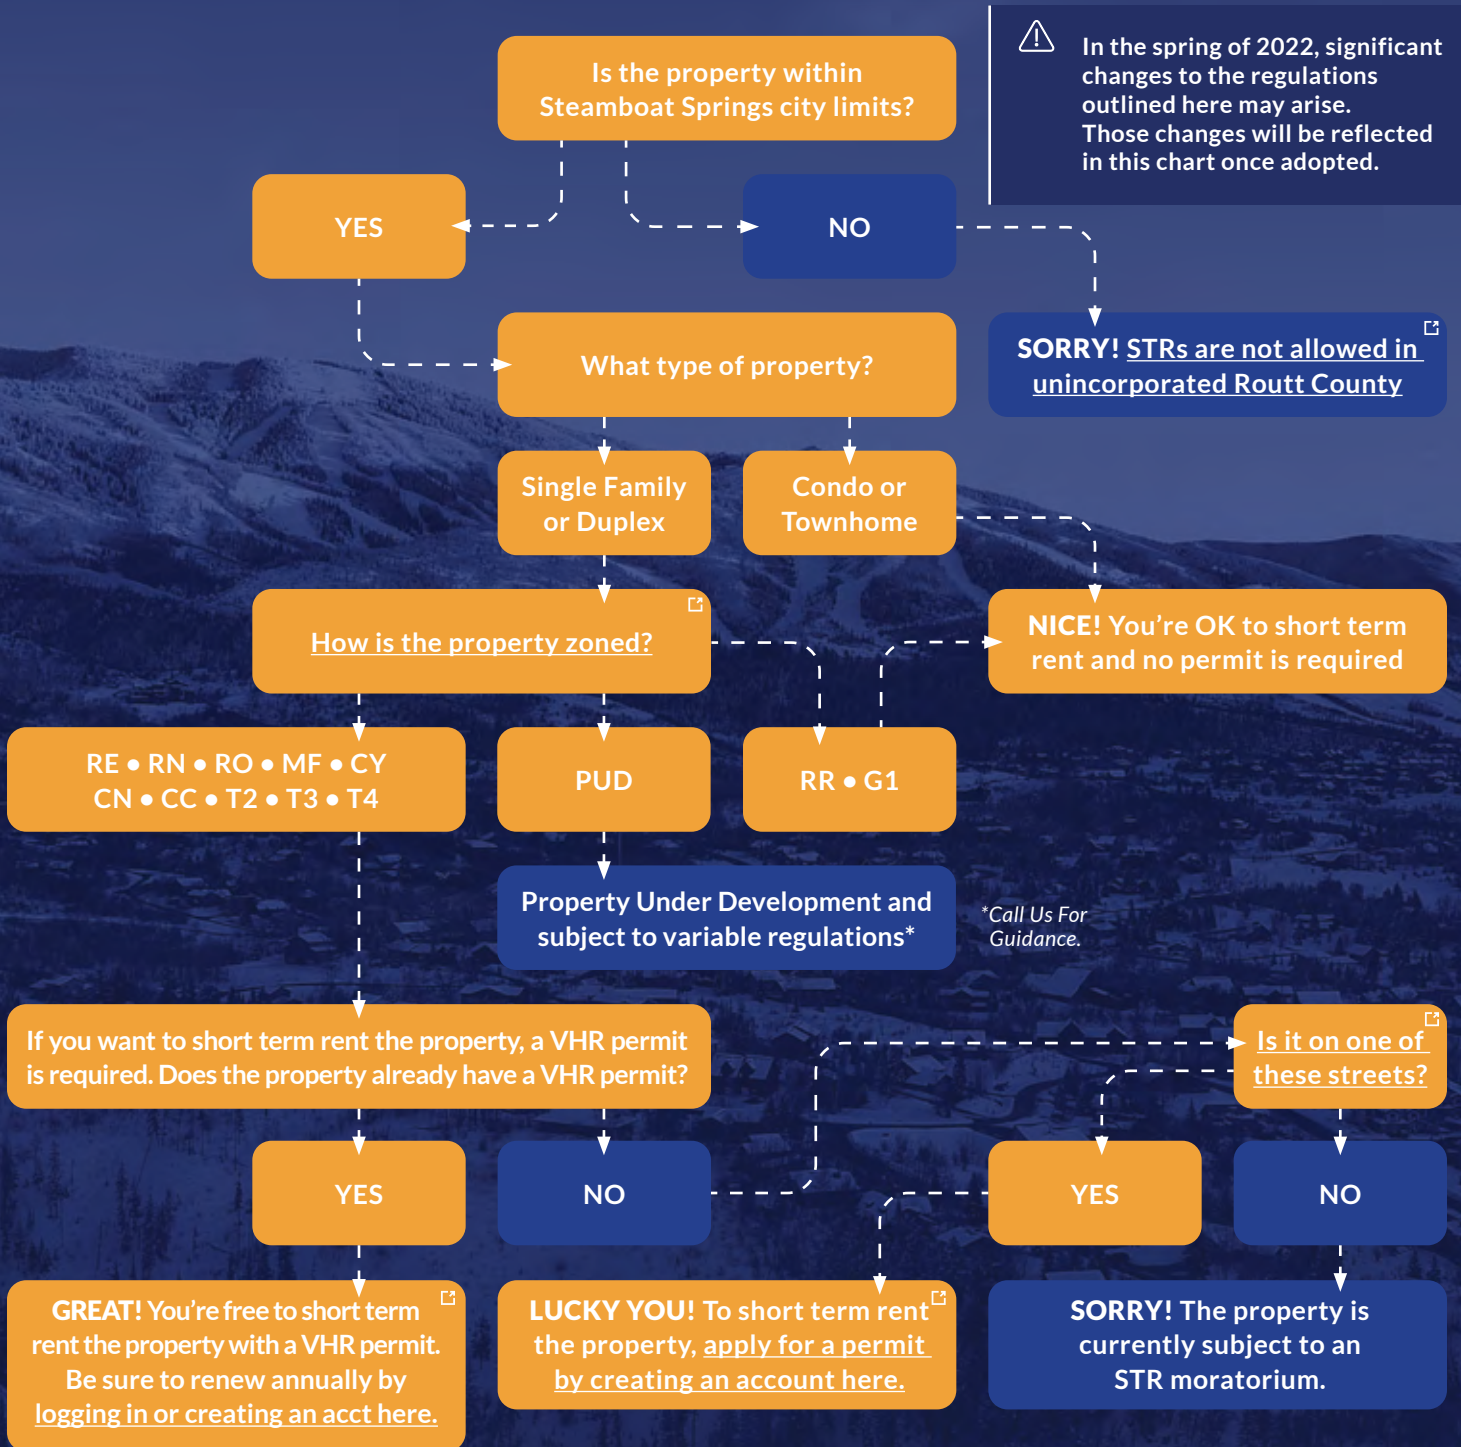

STR QUICK GUIDE

SHORT TERM RENTAL REGULATIONS IN STEAMBOAT SPRINGS

 In the spring of 2022, significant changes to the regulations outlined here may arise. Those changes will be reflected in this chart once adopted.

For homeowners on our management program, we take care of the permitting process.

STR = Short Term Rental
VHR = Vacation Home Rental
Single-family home or duplex unit; the entire unit is rented.